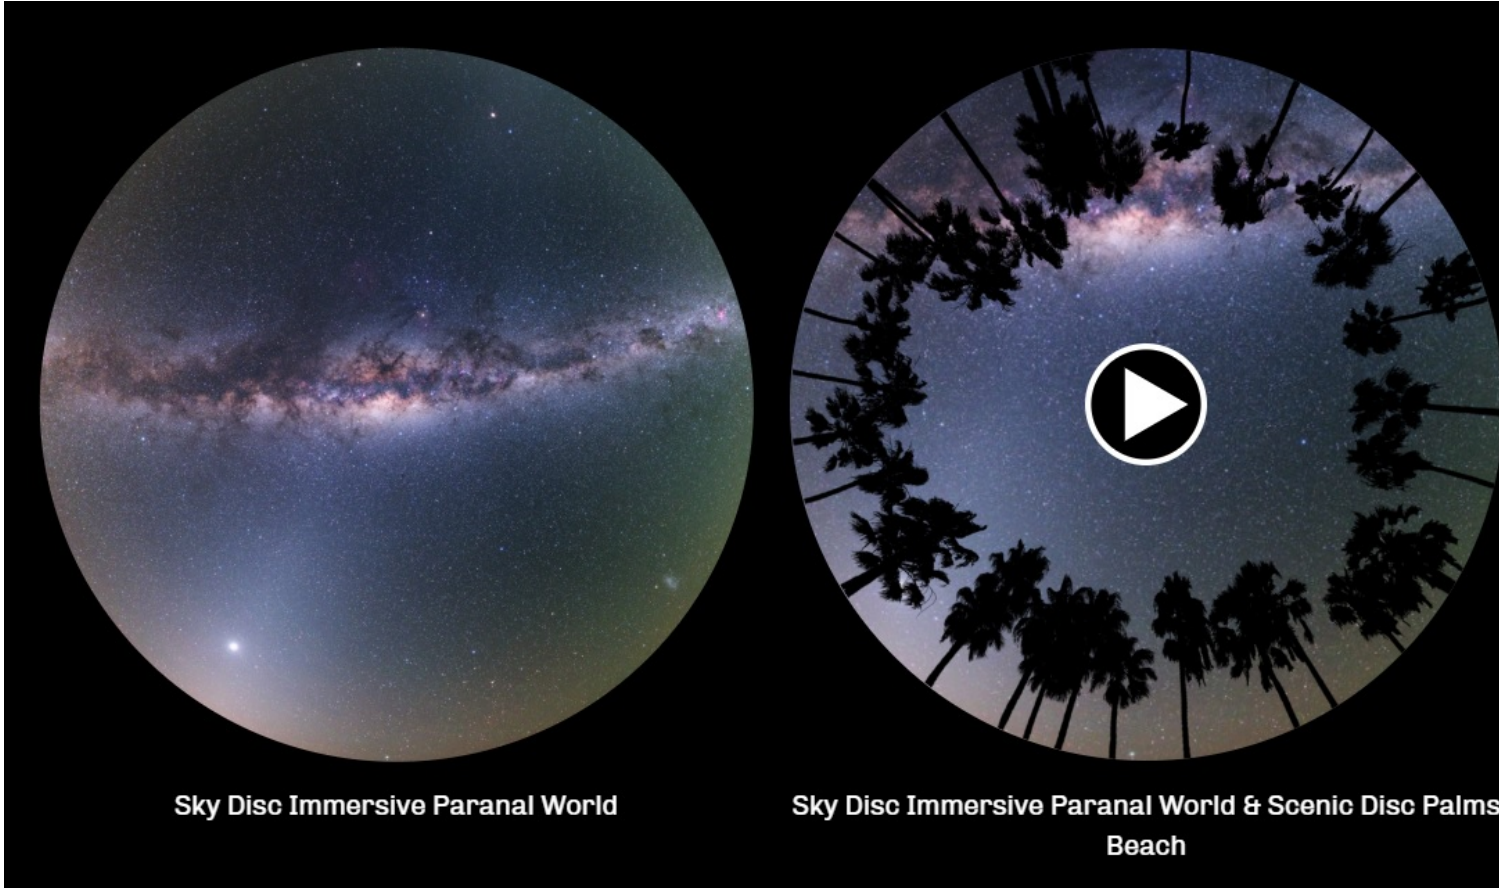

# teleskopy.pl

Sky Disc Immersive Paranal World

Sky Disc Immersive Paranal World & Scenic Disc Palms Beach

Astrial scenic disk - Immersive Paranal World & Palms Beach. The "astronomical" disk is a photo of the milky way taken at the Paranal observatory in the Atacama desert. The background disk is palm trees on the beach. compatibility The discs work with Sega Toys Flux, Sega Toys Original and Sega Toys Classic, i.e. with all devices currently offered (2019: Flux and Original) and in the past (Classic) What is a stage disk? The Astrial company scenic disk is a set of two disks - the main disk, with the main image, and the background disk, creating the main environment in the form of a horizon. Background disks are trees, mountains, telescopes, etc. When the Homestar planetarium rotation function is enabled, the main disk rotates while the background disk remains stationary. It's like lying on a beach among palm trees and watching the sky: the stars are flowing across the sky and the palm trees remain in place.