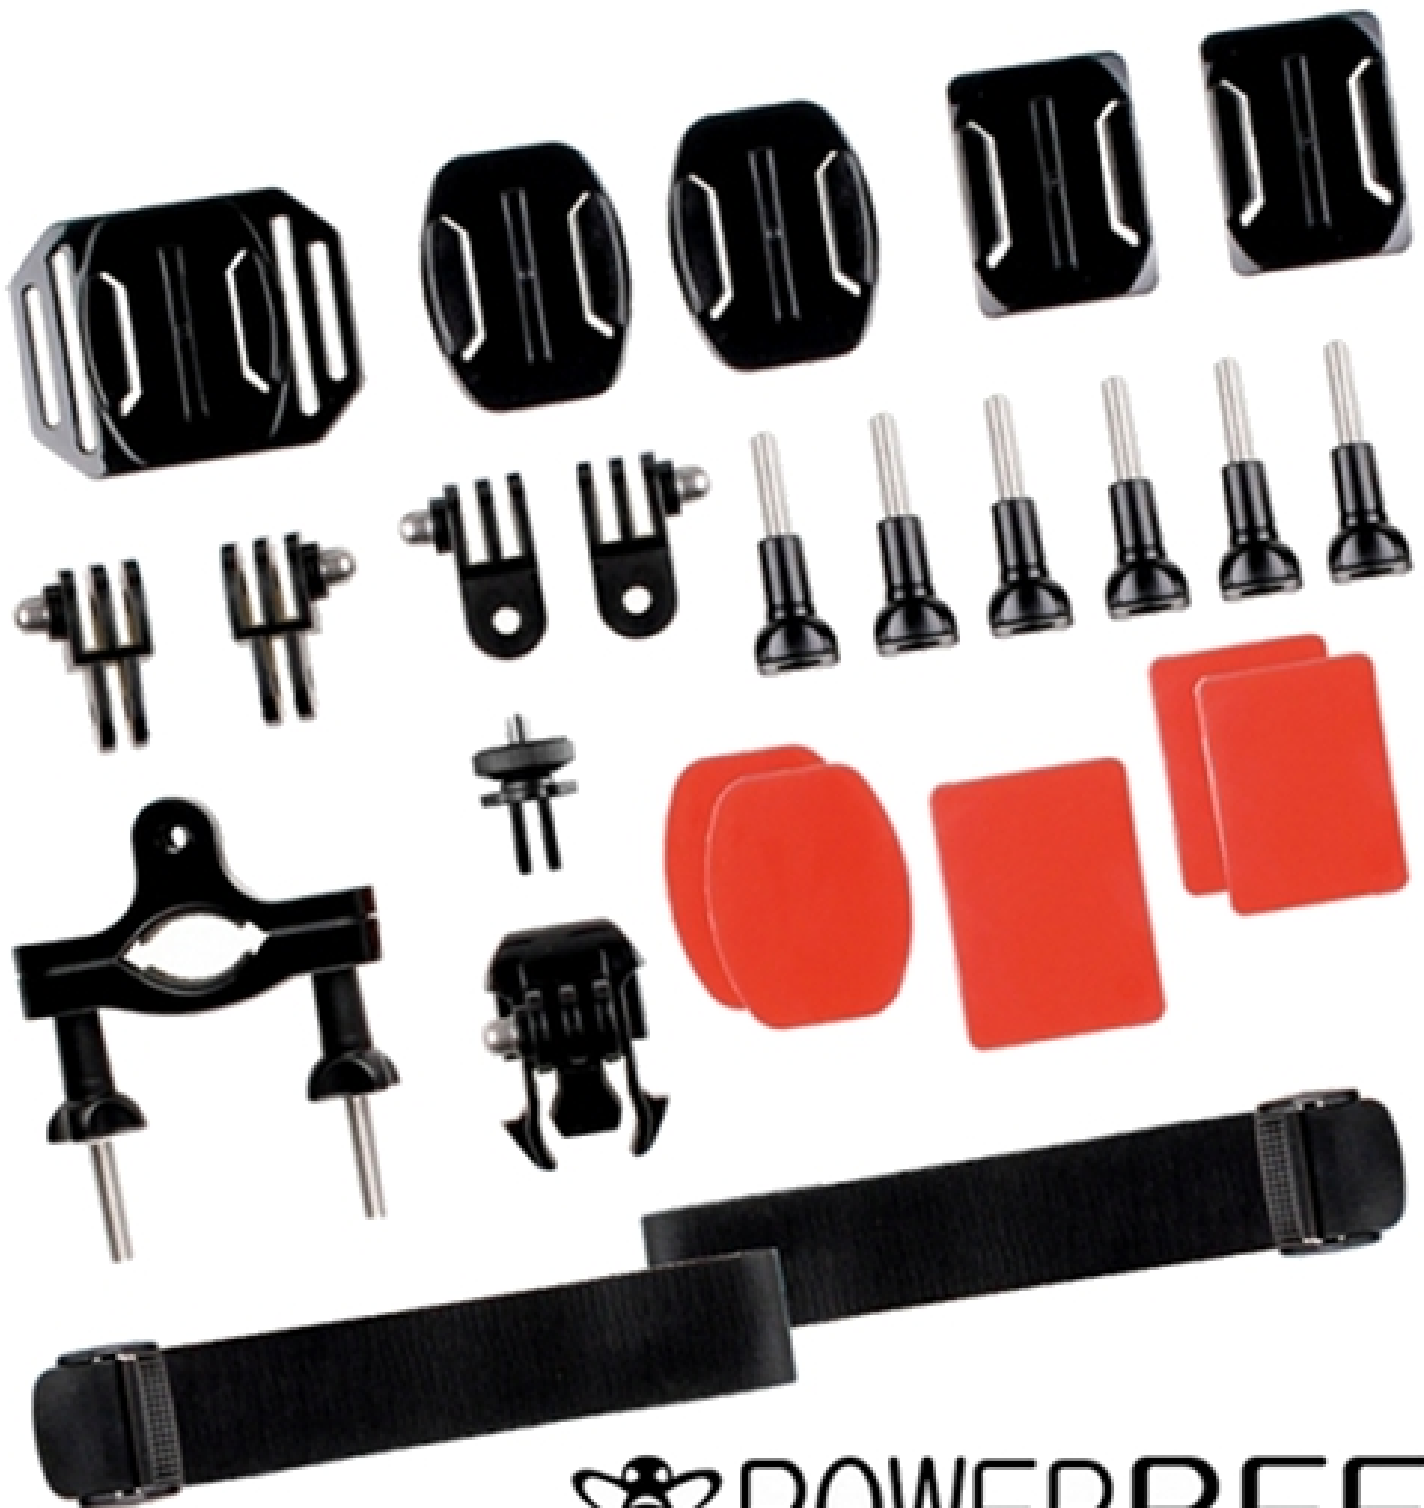

teleskopy.pl

 POWERBEE

The versatile assembly kit for sports cameras contains a set of useful high-quality components. Allows you to mount the camera on, among others steering wheel, helmet, car body or arm. The set is compatible with the majority of sports cameras available on the market: HERO, DRIFT, ActionCam, AEE, Redleaf, SJCam and many others. Elements of the set - 1x pipe fixing - 1x quick coupling - 1x 1/4" adapter - 2x clamping strap - 2x perpendicular joint - 2x joint - 1x large base - 2x flat base - 2x profiled base - 6x mounting screw - 5x double sided tape