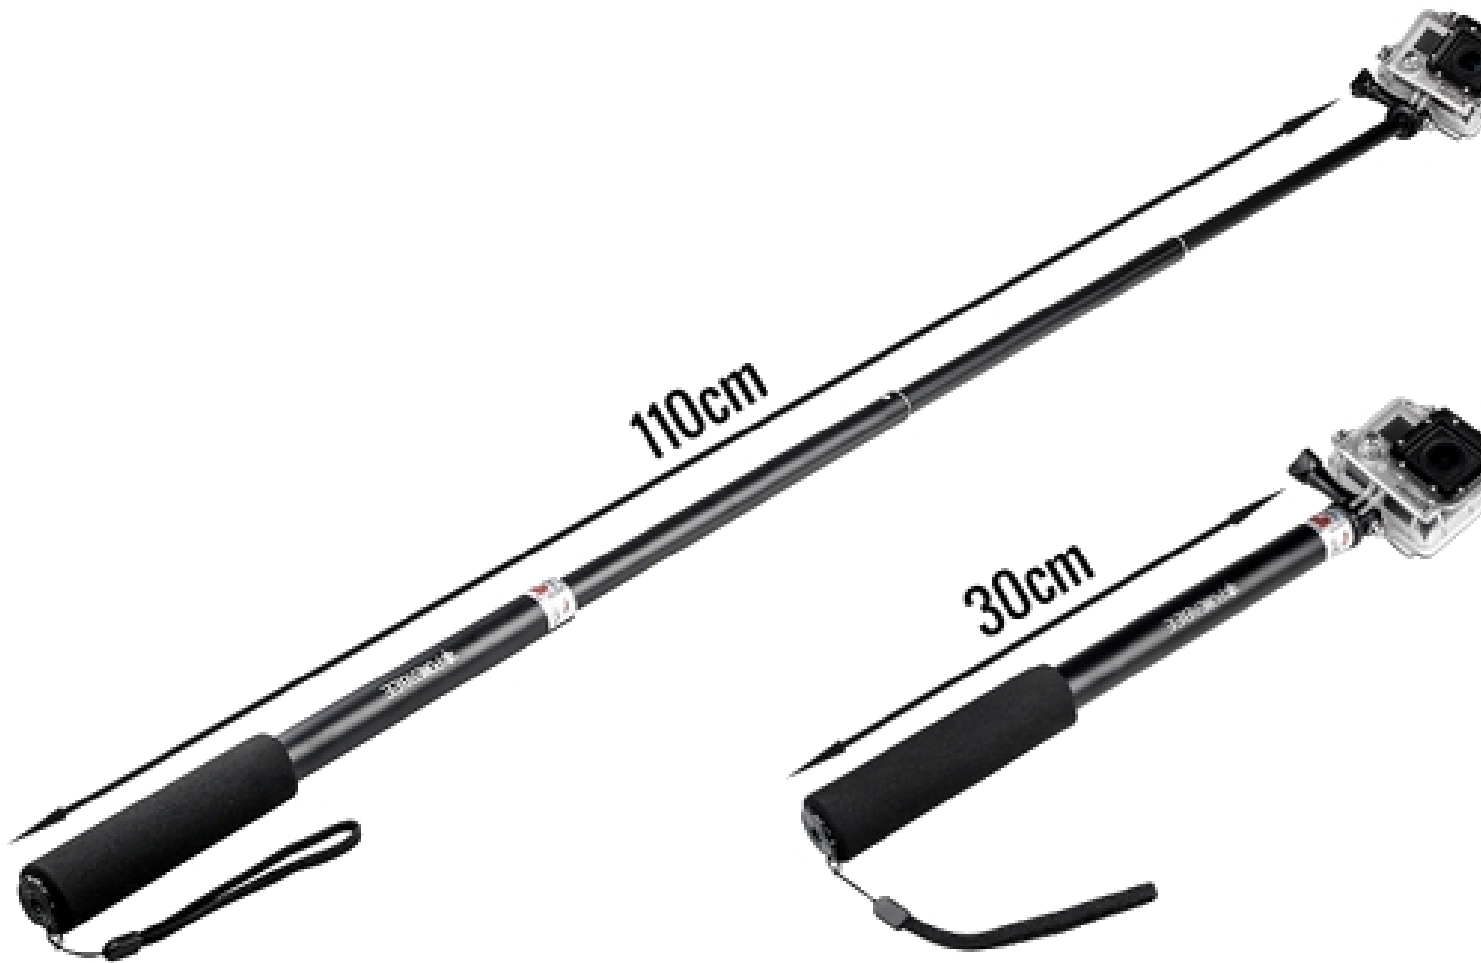

# teleskopy.pl

Telescopic arm 110cm SuperBee GEP110 for GoPro cameras, sport cameras and small cameras and cameras SuperBee GEP110 is a telescopic arm (boom) allowing the camera / camera to be moved 110 cm. Allows you to take shots from a further perspective. Useful when filming sports such as skiing, snowboarding, roller skating and many more. The Powerbee arm was made with great care using high-quality materials. The device has direct attachment to all GoPro cameras. Thanks to this, it ensures a high rigidity of the connection. The set also includes an adapter with a 1/4 inch threaded fastening. This allows the attachment of all small cameras and cameras with a 1/4 inch tripod thread. The slide lock is made by turning the arm. This ensures a fast and reliable change in length. The head of the device can be adjusted (changing the angle of the camera / camera mount). The handle is equipped with a wrist leash and an internal 1/4 inch thread, allowing the arm to be mounted, e.g. on a tripod. The arm fits all GoPro Hero cameras. The long screw does not rub against the waterproof case during assembly. Fits, among others down: GoPro Hero5 (all versions) HERO4 (all versions), Classic, Hero3, Hero3 +, Hero3, Naked and all small cameras and cameras with 1/4 inch tripod thread (Sony, Drift, JVC). The set also includes a mobile holder, an adapter for smartphones. This is a great product for the owners of modern mobile phones with built-in cameras. Thanks to it, you can attach your phone to any photographic tripod, from monopods to professional ones. The handle allows you to make precise panoramas, evening photos and low light conditions without moving the image, as well as shooting movies without vibrations. If there is a camera in your pocket, the possibilities and quality of which do not differ from digital cameras, why not use it? Technical parameters