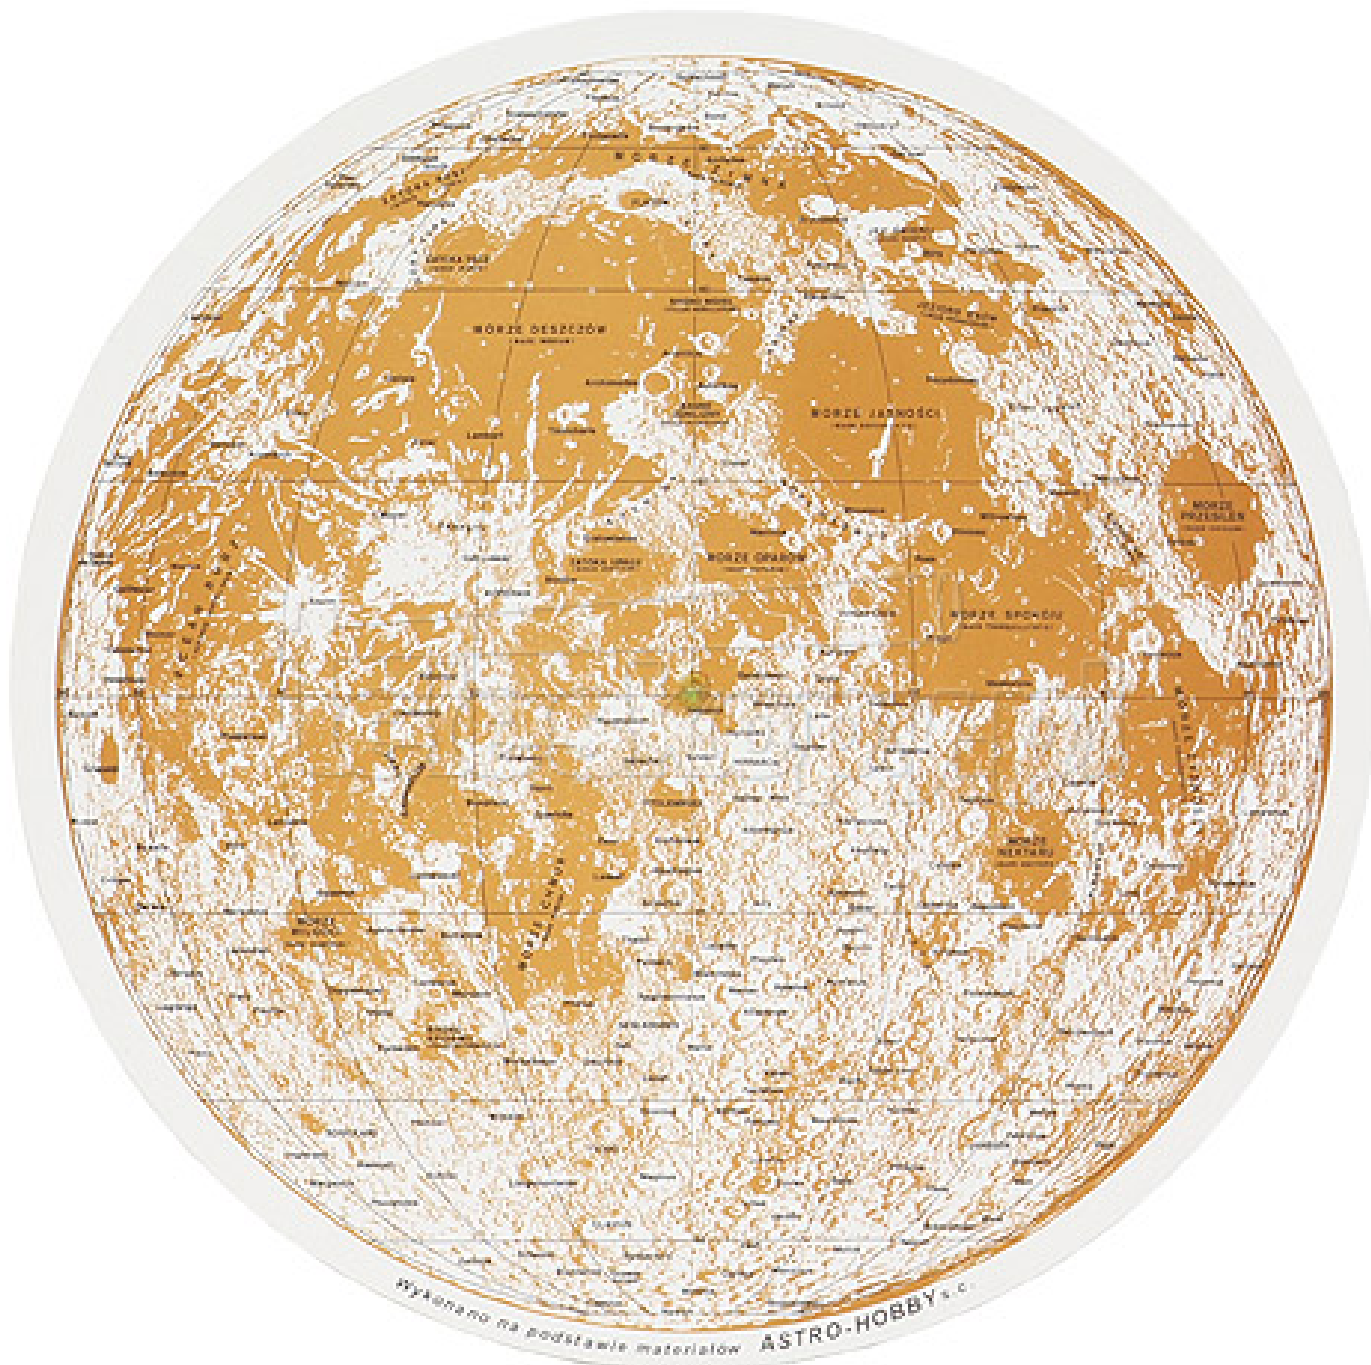

teleskopy.pl

Moon map with phase nomogram. The nomogram allows you to determine the phase of the Moon for each day in the period from 1990 to 2025. • Format: 22.5x25 cm • Binding: cardboard • Stefan Janta (Planetarium) • Publisher: E POL Warning! Remember that you can always use our rotating sky map online at www.teleskopy.pl/obrotowamapanieba.html