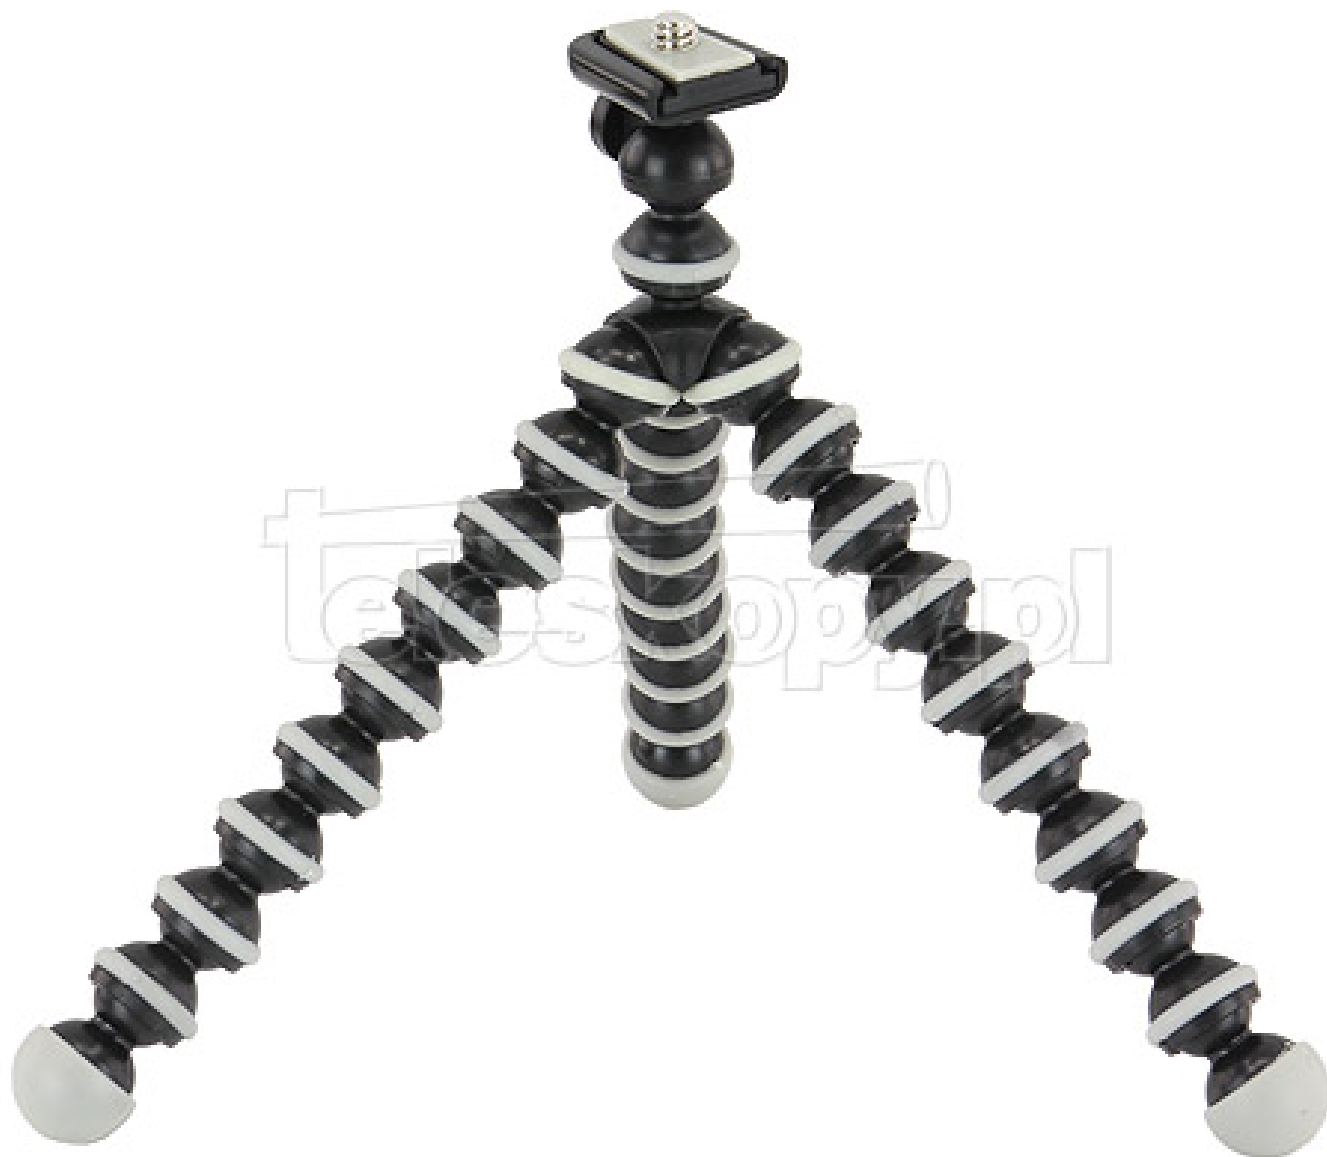

teleskopy.pl

Tripod with a unique design, allowing stable support and camera positioning in almost any conditions. Now you can set your GoPro camera wherever it was impossible until now - on the rocks, on the branch, pole, fence mesh, chair back and many more. Unlike traditional tripods, the tripod does not require an even surface. Thanks to the flexible and flexible legs, the tripod can be adapted to any surface. The design of the feet allows you to "capture" the elements of the environment and set the camera in any position. The tripod is handy, does not take up much space, fits into your pocket. Technical parameters - mountings: 1/4 inch (photo) - to mount the GoPro camera you need a tripod adapter (tripod adapter) - dimensions: 165 x 35 x 35 mm - weight: 45 g (note: to mount the GoPro camera you need a tripod adapter or photographic adapter, which prices start at PLN 10)