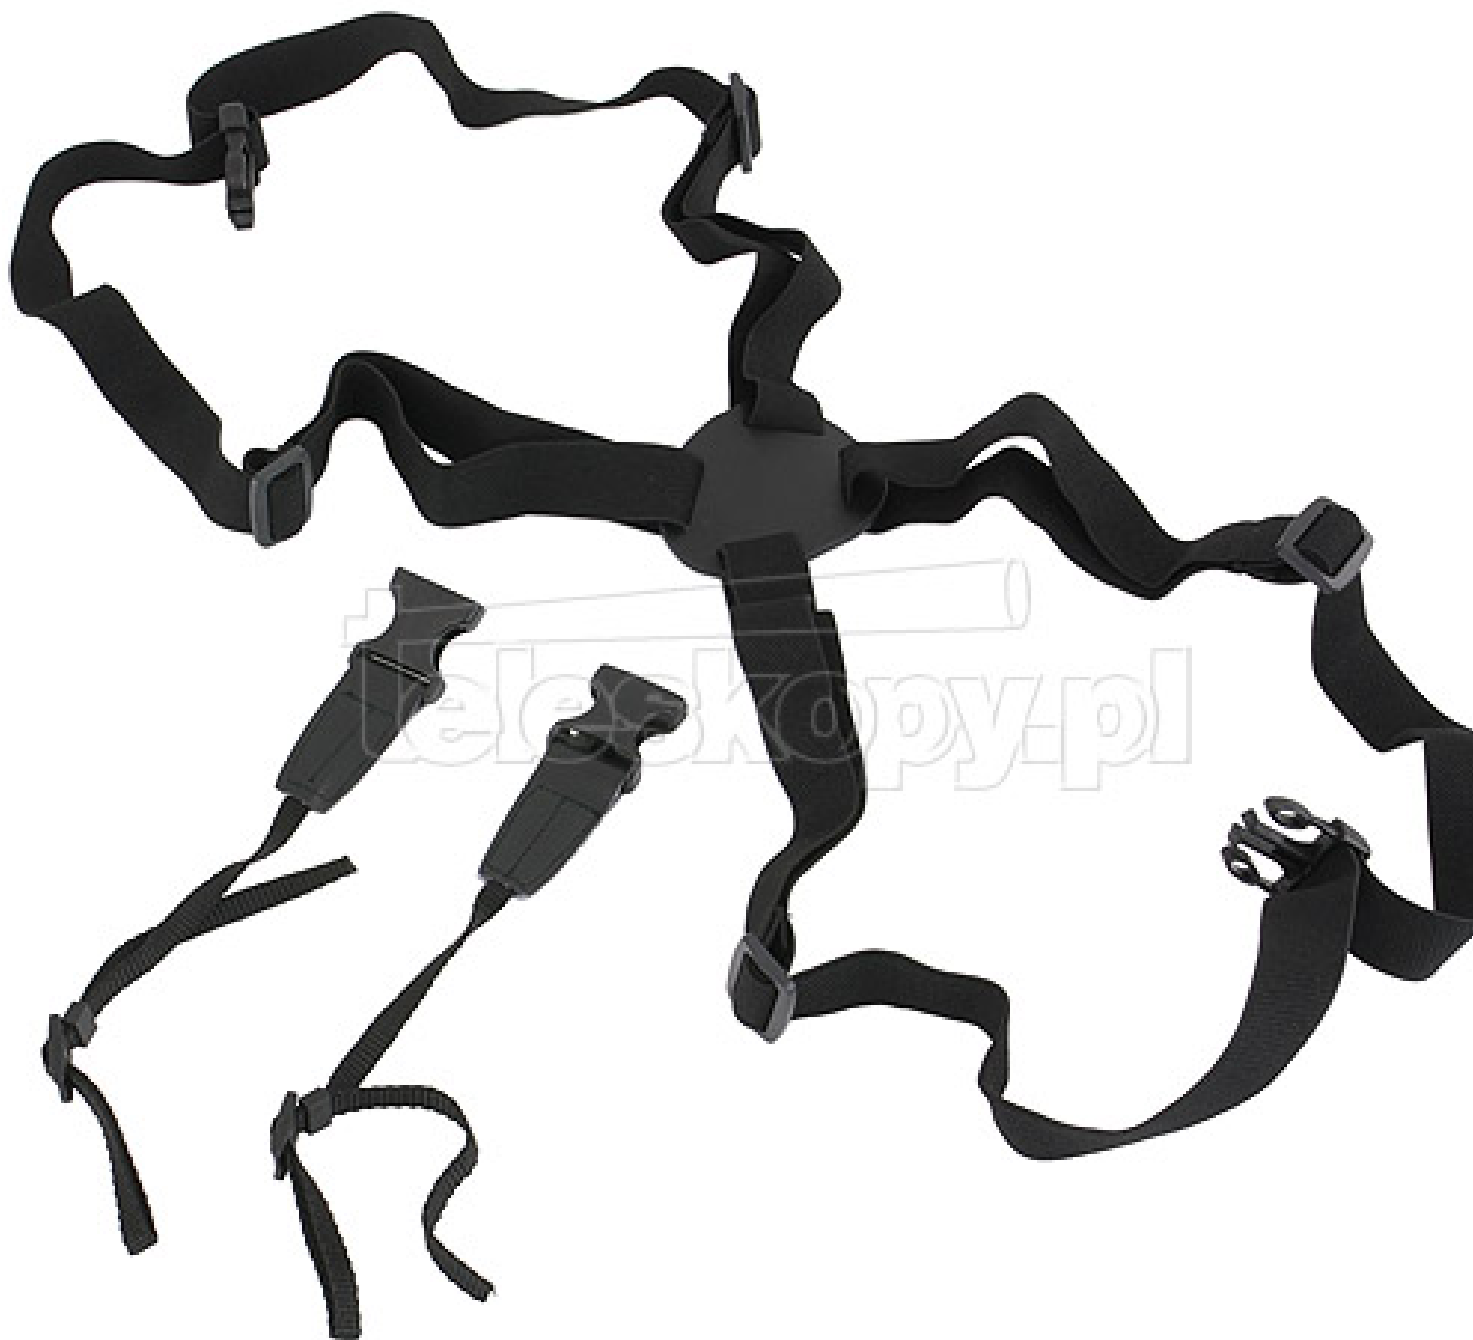

teleskopy.pl

Braces for binoculars - thanks to this harness you can comfortably carry binoculars, a camera or a camera, having instant access to them, practically regardless of their weight. Braces are equipped with very wide stripes The harness is made of flexible adjustable straps with a width of 28mm, fastened on the back using a natural leather buckle. Such materials allow for a perfect fit to the body. They ensure that the binoculars are kept in a comfortable position. Basic features: â€¢ adjustable, elastic straps â€¢ made of a large piece of leather buckle connecting the straps on the back â€¢ easy putting on and removing the harness â€¢ keeps the binoculars in a comfortable position for quick access â€¢ eliminates neck strain when handling particularly heavy binoculars, cameras, etc.